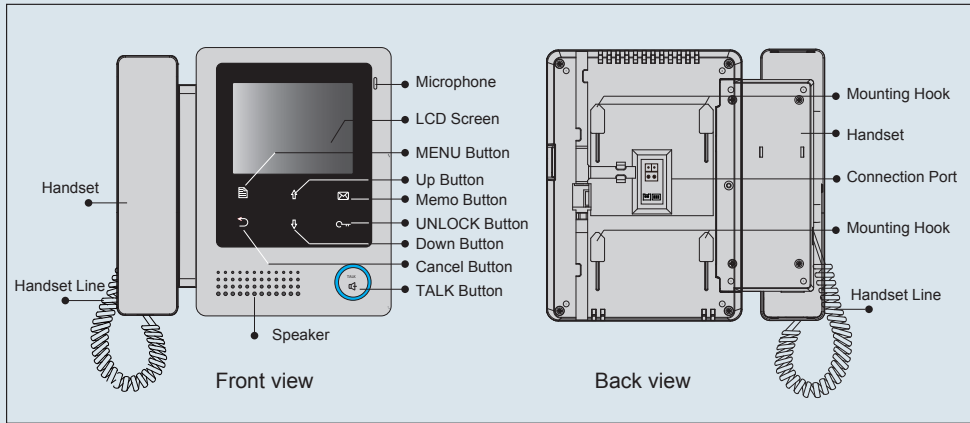

Product Information

DT24 Series 2-Wire Indoor Monitor

DESCRIPTION

2-wire system 4 inch color TFT Monitor

DIMENSION

FEATURES

- ▶ Streamlined design with handset;
 - ▶ Touch sensor button operation;
 - ▶ Text menu display;
 - ▶ Digital TFT screen with high resolution;
 - ▶ Elegant talk button with blue backlight;
 - ▶ 12pcs 8-chord Melodies for choose freely;
 - ▶ Multi languages for choices(customized);
 - ▶ Compatible with all DT outdoor
-

1. Parts and Functions

2. Monitor Mounting

Wall Mounting

Desktop Mounting

3. Specification

- Power Supply : DC 24V (supplied by PS4-24V or PS5-24V)
- Power Consumption: Standby 30mA; Working status 178mA;
- Display Device: 4”Digital TFT screen with 4:3 rate;
- Resolution: 320*240 pixels,
- Wiring: 2 wires(non-polarity)
- Monitor Dimension: 186(H)×190(W)×36(D)mm;
- Gross Weight: 0.75KG;

4. Ordering Information for Monitor

Model No.	Brief Description	Menu Style
DT24/D4/HS24	4 inch digital color TFT screen monitor with handset	Text menu

5. Optional Accessories (Not included)

Item	Brief Description	Remark
DB1-W	Desktop bracket in white color	For desktop mounting
DB1-B	Desktop bracket in black color	For desktop mounting