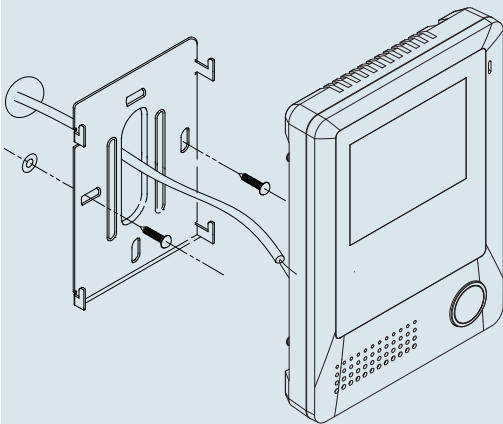

Product Information

DT24 Series 2-Wire Indoor Monitor

DESCRIPTION

2-wire system 4 inch color TFT Monitor

DIMENSION

FEATURES

- ▶ Streamlined design with handset;
 - ▶ Touch sensor button operation;
 - ▶ Text menu display;
 - ▶ Digital TFT screen with high resolution;
 - ▶ Elegant talk button with blue backlight;
 - ▶ 12pcs 8-chord Melodies for choose freely;
 - ▶ Multi languages for choices(customized);
 - ▶ Compatible with all DT outdoor
-

1. Parts and Functions

2. Monitor Mounting

Wall Mounting

Desktop Mounting

3. Specification

- Power Supply : DC 24V (supplied by PS4-24V or PS5-24V)
- Power Consumption: Standby 30mA; Working status 178mA;
- Display Device: 4”Digital TFT screen with 4:3 rate;
- Resolution: 320*240 pixels,
- Wiring: 2 wires(non-polarity)
- Monitor Dimension: 186(H)×190(W)×36(D)mm;
- Gross Weight: 0.75KG;

4. Ordering Information for Monitor

Model No.	Brief Description	Menu Style
DT24/D4/HS24	4 inch digital color TFT screen monitor with handset	Text menu

5. Optional Accessories (Not included)

Item	Brief Description	Remark
DB1-W	Desktop bracket in white color	For desktop mounting
DB1-B	Desktop bracket in black color	For desktop mounting