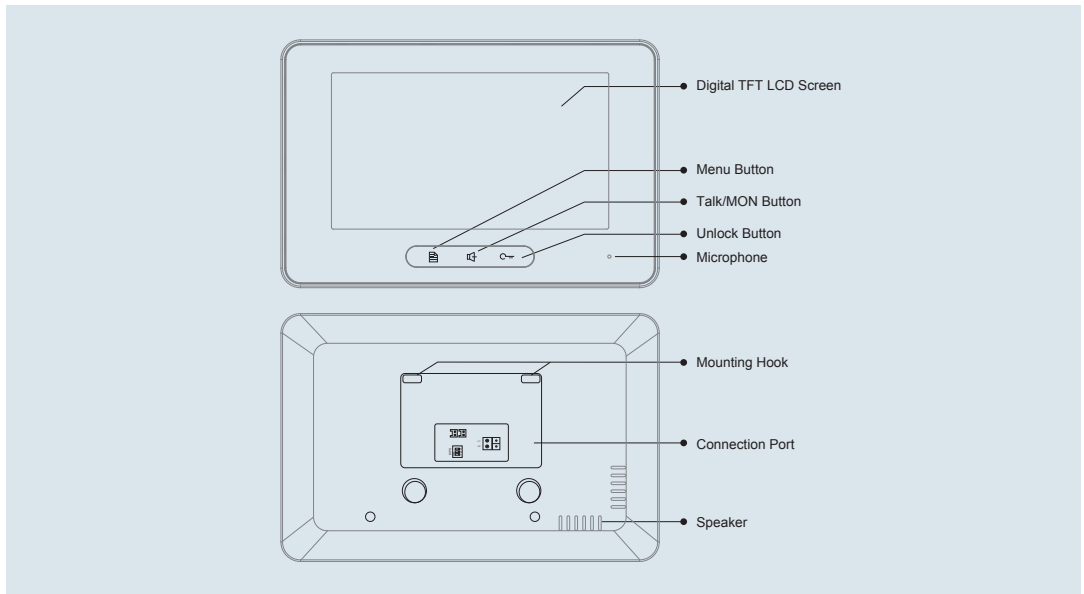

Product Information

DT37 2-Wire Indoor Monitor

DESCRIPTION

2-wire system 7 inch Digital Color TFT Monitor with touch screen

DIMENSION

FEATURES

- ▶ Supper thin pad-design with touch sensor button;
- ▶ Touch screen operation;
- ▶ Soft LED backlight;
- ▶ Color icon menu;
- ▶ 12pcs 8-chord Melodies for choose freely;
- ▶ Compatible with all DT outdoor & Indoor stations ;

*1 Language & Icon customized.

1. Parts and Functions

Key functions

LCD screen	Display the visitors' image
Unlock button	Press to release the door
Menu button	Press to open the menu shortcuts
Talk/Mon button	Press to communicate hands free with visitor Press to view the outdoor condition in standby mode
Microphone	Receive voice from the user
Mounting hook	Use to hang up the monitor
Connection port	Bus terminal
Speaker	Send out voice from the visitor

2. Monitor Mounting

1. Use the screws to fix the Mounting Bracket on the mounting box.(fitting accesories includes a Bracket (Two pieces of 4X25 screws are needed for fastening the Mounting Bracket), Special 2 wire connectors to connect with Monitor)
2. Wire the system correctly(see the later connection chapter) then hang the Monitor on the Mounting Bracket firmly.

3. Specification

- Power supply for indoor monitor: DC 24V
- Power consumption: Standby 38.4mA; Working 320mA
- Monitor screen: 7 Inch digital color LCD
- Display Resolutions: 800*3(R, G, B) x 480 pixels
- Video signal: 1Vp-p, 75Ω, CCIR standard
- Wiring: 2 wires, non-polarity
- Dimension: 139(H)×212(W)×15(D)mm