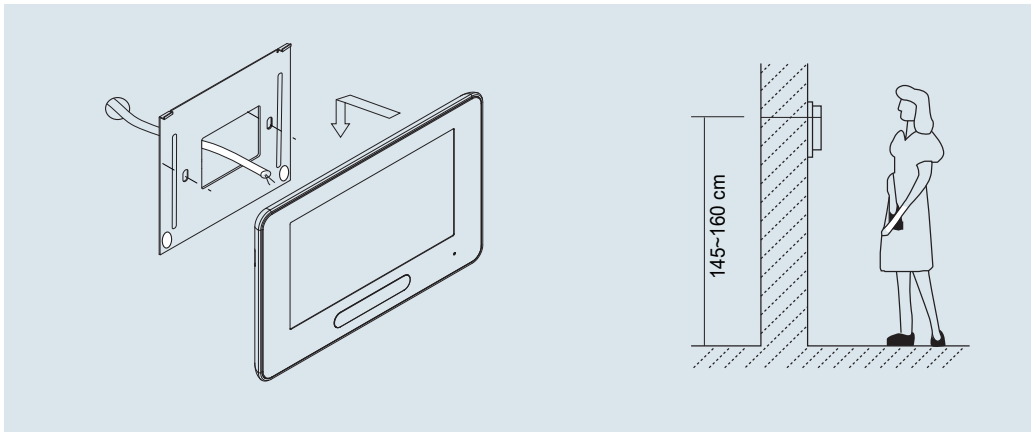

Product Information

DT37 2-Wire Indoor Monitor

DESCRIPTION

2-wire system 7 inch Digital Color TFT Monitor with touch screen

DIMENSION

FEATURES

- ▶ Supper thin pad-design with touch sensor button;
- ▶ Touch screen operation;
- ▶ Soft LED backlight;
- ▶ Color icon menu;
- ▶ 12pcs 8-chord Melodies for choose freely;
- ▶ Compatible with all DT outdoor & Indoor stations ;

*1 Language & Icon customized.

1. Parts and Functions

Key functions

LCD screen	Display the visitors' image
Unlock button	Press to release the door
Menu button	Press to open the menu shortcuts
Talk/Mon button	Press to communicate hands free with visitor Press to view the outdoor condition in standby mode
Microphone	Receive voice from the user
Mounting hook	Use to hang up the monitor
Connection port	Bus terminal
Speaker	Send out voice from the visitor

2. Monitor Mounting

1. Use the screws to fix the Mounting Bracket on the mounting box.(fitting accesories includes a Bracket (Two pieces of 4X25 screws are needed for fastening the Mounting Bracket), Special 2 wire connectors to connect with Monitor)
2. Wire the system correctly(see the later connection chapter) then hang the Monitor on the Mounting Bracket firmly.

3. Specification

- Power supply for indoor monitor: DC 24V
- Power consumption: Standby 38.4mA; Working 320mA
- Monitor screen: 7 Inch digital color LCD
- Display Resolutions: 800*3(R, G, B) x 480 pixels
- Video signal: 1Vp-p, 75Ω, CCIR standard
- Wiring: 2 wires, non-polarity
- Dimension: 139(H)×212(W)×15(D)mm