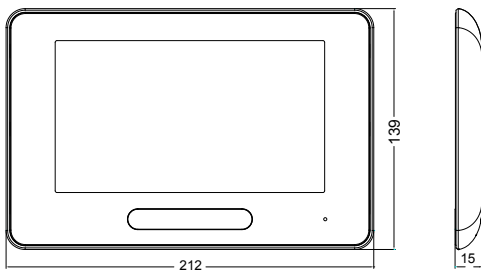

Product Information

DT37 2-Wire Indoor Monitor

DESCRIPTION

2-wire system 7 inch Digital Color TFT Monitor with touch screen

DIMENSION

FEATURES

- ▶ Supper thin pad-design with touch sensor button;
- ▶ Touch screen operation;
- ▶ Soft LED backlight;
- ▶ Color icon menu;
- ▶ 12pcs 8-chord Melodies for choose freely;
- ▶ Compatible with all DT outdoor & Indoor stations ;

3. Specification

- Power supply for indoor monitor: DC 24V
- Power consumption: Standby 38.4mA; Working 320mA
- Monitor screen: 7 Inch digital color LCD
- Display Resolutions: 800*3(R, G, B) x 480 pixels
- Video signal: 1Vp-p, 75Ω, CCIR standard
- Wiring: 2 wires, non-polarity
- Dimension: 139(H)×212(W)×15(D)mm

6. Packing Information

Dimensions: 166(H)×244(W)×40(D)mm

Gross Weight: 0.69Kg

Carton: 530 (H)×340 (W)×258 (D)mm

Quantity: 24PCS

7. App: Menu style