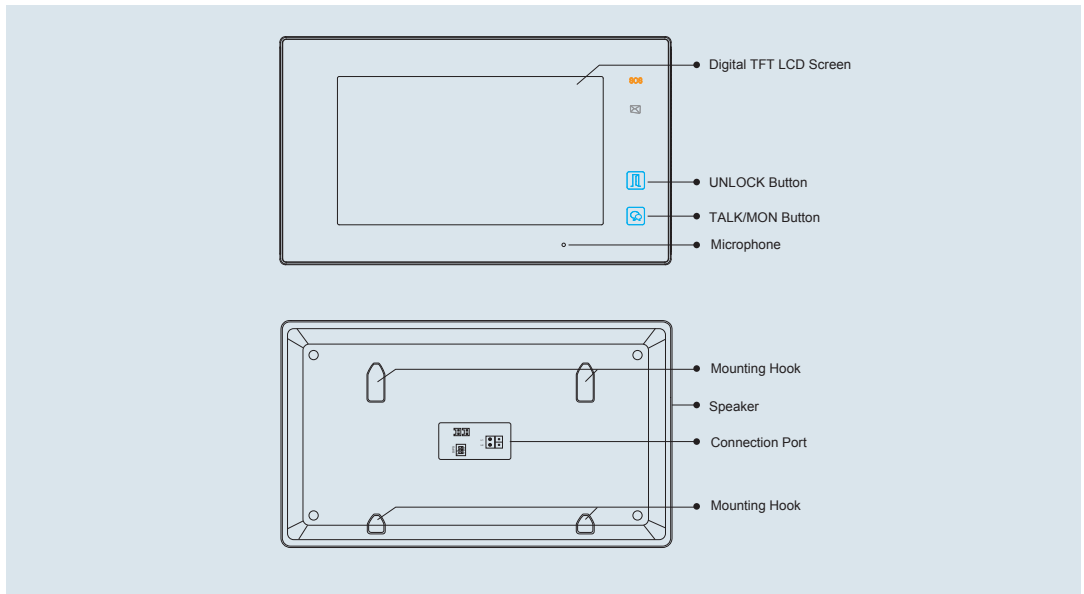

Product Information

DT47 2-Wire Intercom System

DESCRIPTION

2-wire system 7 inch Digital Color TFT Monitor with touch screen

DIMENSION

FEATURES

- ▶ Shocking full black housing with touch sensor button;
- ▶ Super thin design;
- ▶ Capacitive touch screen with high resolution;
- ▶ Color icon menu;
- ▶ 12pcs 8-chord Melodies for choose freely;
- ▶ Compatible with all DT outdoor & Indoor stations ;

*1 Language & Icon customized.

1. Parts and Functions

Key functions

LCD screen	Display the visitors' image
Unlock button	Press to release the door
Menu button	Press to open the menu shortcuts
Talk/Mon button	Press to communicate hands free with visitor Press to view the outdoor condition in standby mode
Microphone	Receive voice from the user
Mounting hook	Use to hang up the monitor
Connection port	Bus terminal
Speaker	Send out voice from the visitor

2. Monitor Mounting

1. Use the screws to fix the Mounting Bracket on the mounting box.(fitting accesories includes a Bracket (Two pieces of 4X25 screws are needed for fastening the Mounting Bracket), Special 2 wire connectors to connect with Monitor)
2. Wire the system correctly(see the later connection chapter) then hang the Monitor on the Mounting Bracket firmly.

3. Specification

- Power supply for indoor monitor: DC 24V
- Power consumption: Standby 28.3mA; Working 302mA
- Monitor screen: 7 Inch digital color LCD
- Display Resolutions: 800*3(R, G, B) x 480 pixels
- Video signal: 1Vp-p, 75Ω, CCIR standard
- Wiring: 2 wires, non-polarity
- Dimension: 131(H)×225(W)×18(D)mm