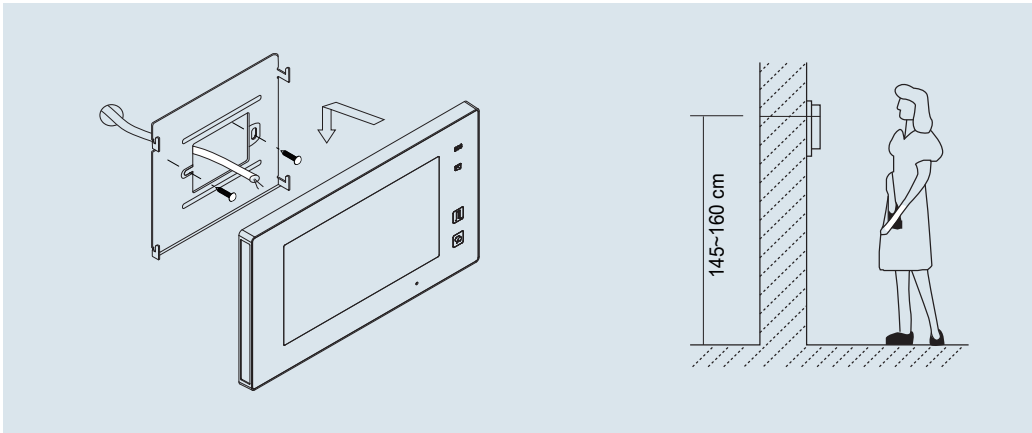

*1 Language & Icon customized.

1. Parts and Functions

Key functions

LCD screen	Display the visitors' image
Unlock button	Press to release the door
Menu button	Press to open the menu shortcuts
Talk/Mon button	Press to communicate hands free with visitor Press to view the outdoor condition in standby mode
Microphone	Receive voice from the user
Mounting hook	Use to hang up the monitor
Connection port	Bus terminal
Speaker	Send out voice from the visitor

2. Monitor Mounting

1. Use the screws to fix the Mounting Bracket on the mounting box.(fitting accesories includes a Bracket (Two pieces of 4X25 screws are needed for fastening the Mounting Bracket), Special 2 wire connectors to connect with Monitor)
2. Wire the system correctly(see the later connection chapter) then hang the Monitor on the Mounting Bracket firmly.

3. Specification

- Power supply for indoor monitor: DC 24V
- Power consumption: Standby 28.3mA; Working 302mA
- Monitor screen: 7 Inch digital color LCD
- Display Resolutions: 800*3(R, G, B) x 480 pixels
- Video signal: 1Vp-p, 75Ω, CCIR standard
- Wiring: 2 wires, non-polarity
- Dimension: 131(H)×225(W)×18(D)mm