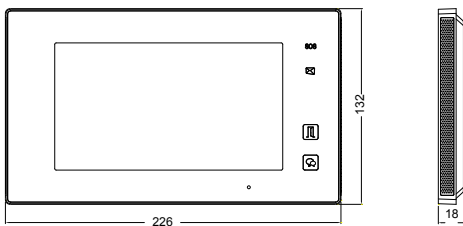

Product Information

DT47 2-Wire Intercom System

DESCRIPTION

2-wire system 7 inch Digital Color TFT Monitor with touch screen

DIMENSION

FEATURES

- ▶ Shocking full black housing with touch sensor button;
- ▶ Super thin design;
- ▶ Capacitive touch screen with high resolution;
- ▶ Color icon menu;
- ▶ 12pcs 8-chord Melodies for choose freely;
- ▶ Compatible with all DT outdoor & Indoor stations ;

3. Specification

- Power supply for indoor monitor: DC 24V
- Power consumption: Standby 28.3mA; Working 302mA
- Monitor screen: 7 Inch digital color LCD
- Display Resolutions: 800*3(R, G, B) x 480 pixels
- Video signal: 1Vp-p, 75Ω, CCIR standard
- Wiring: 2 wires, non-polarity
- Dimension: 131(H)×225(W)×18(D)mm

6. Packing Information

Dimensions: 166(H)×244(W)×40(D)mm

Gross Weight: 0.69Kg

Carton: 530 (H)×340 (W)×258 (D)mm

Quantity: 24PCS

7. App: Menu style